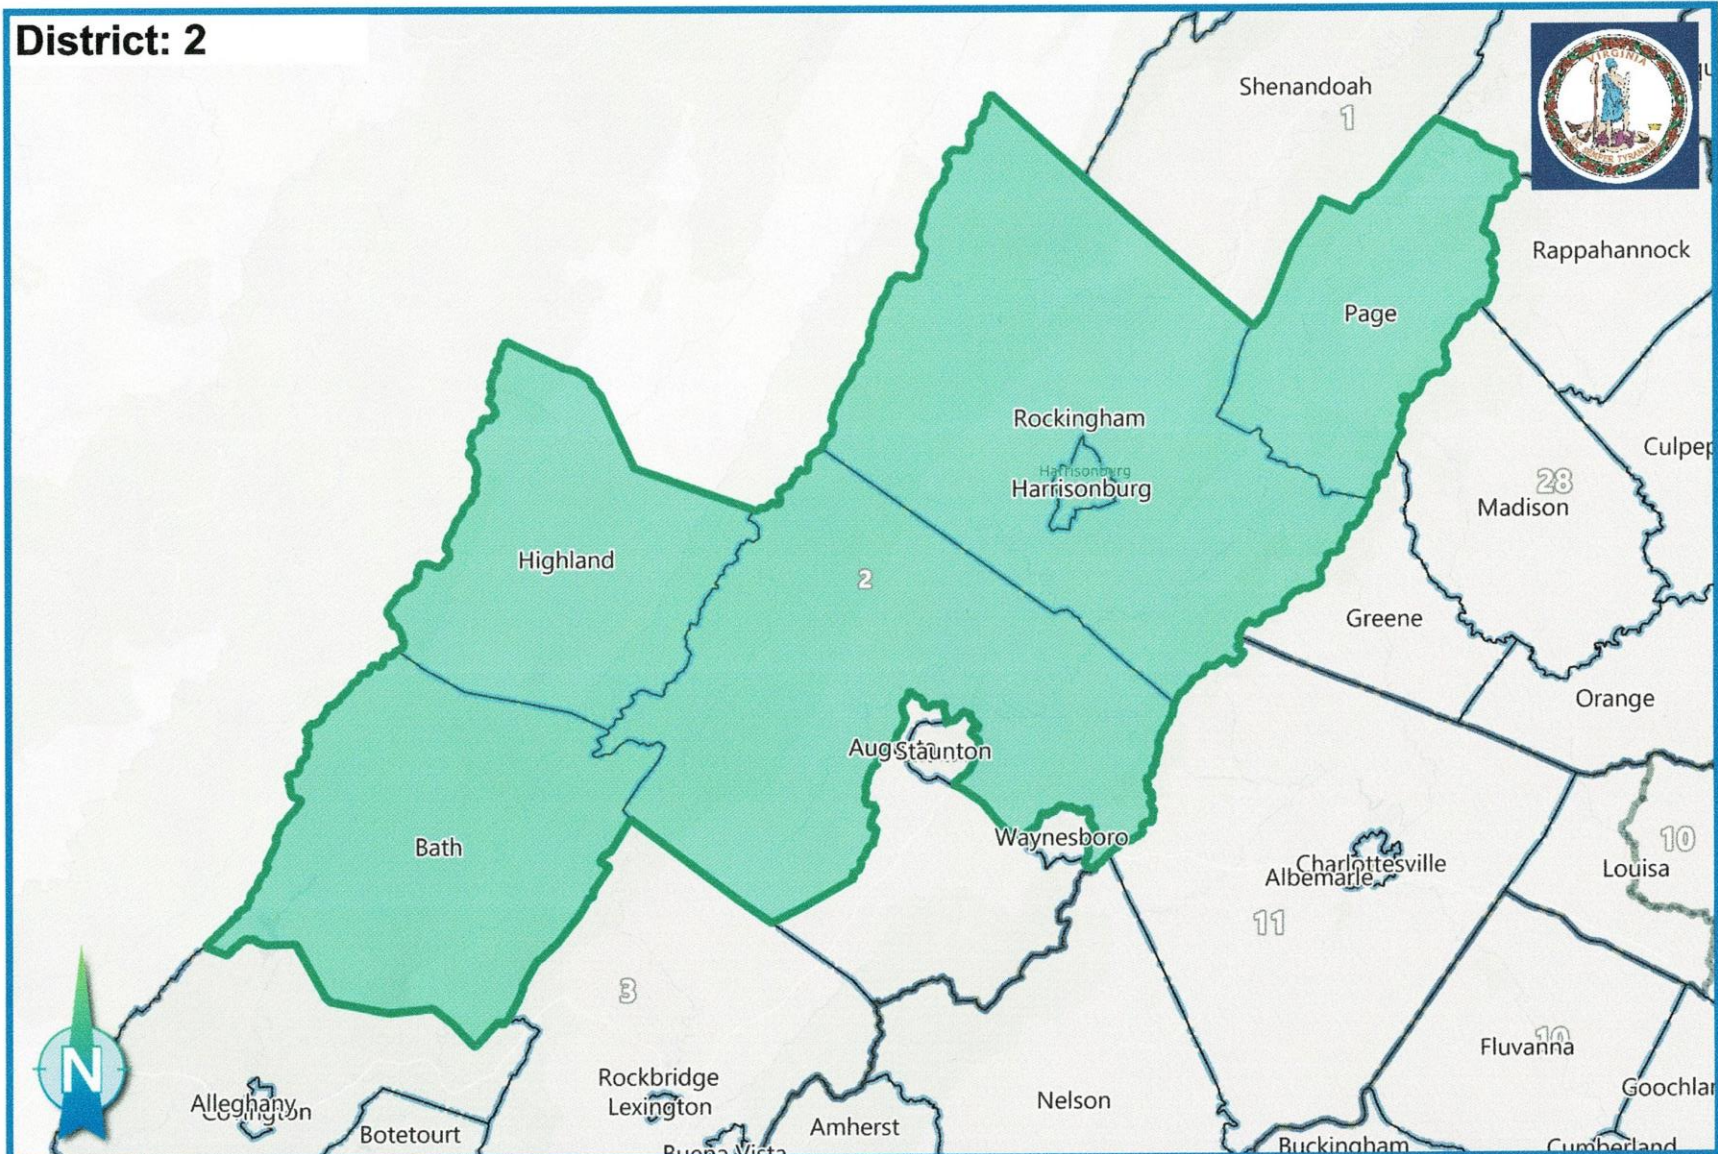

### District: 2

Ideal Population: 215,785

Deviation: -0.89 %

Total Population: **213,860**

Based on: 2020 Census Geography, 2020 PL94-171