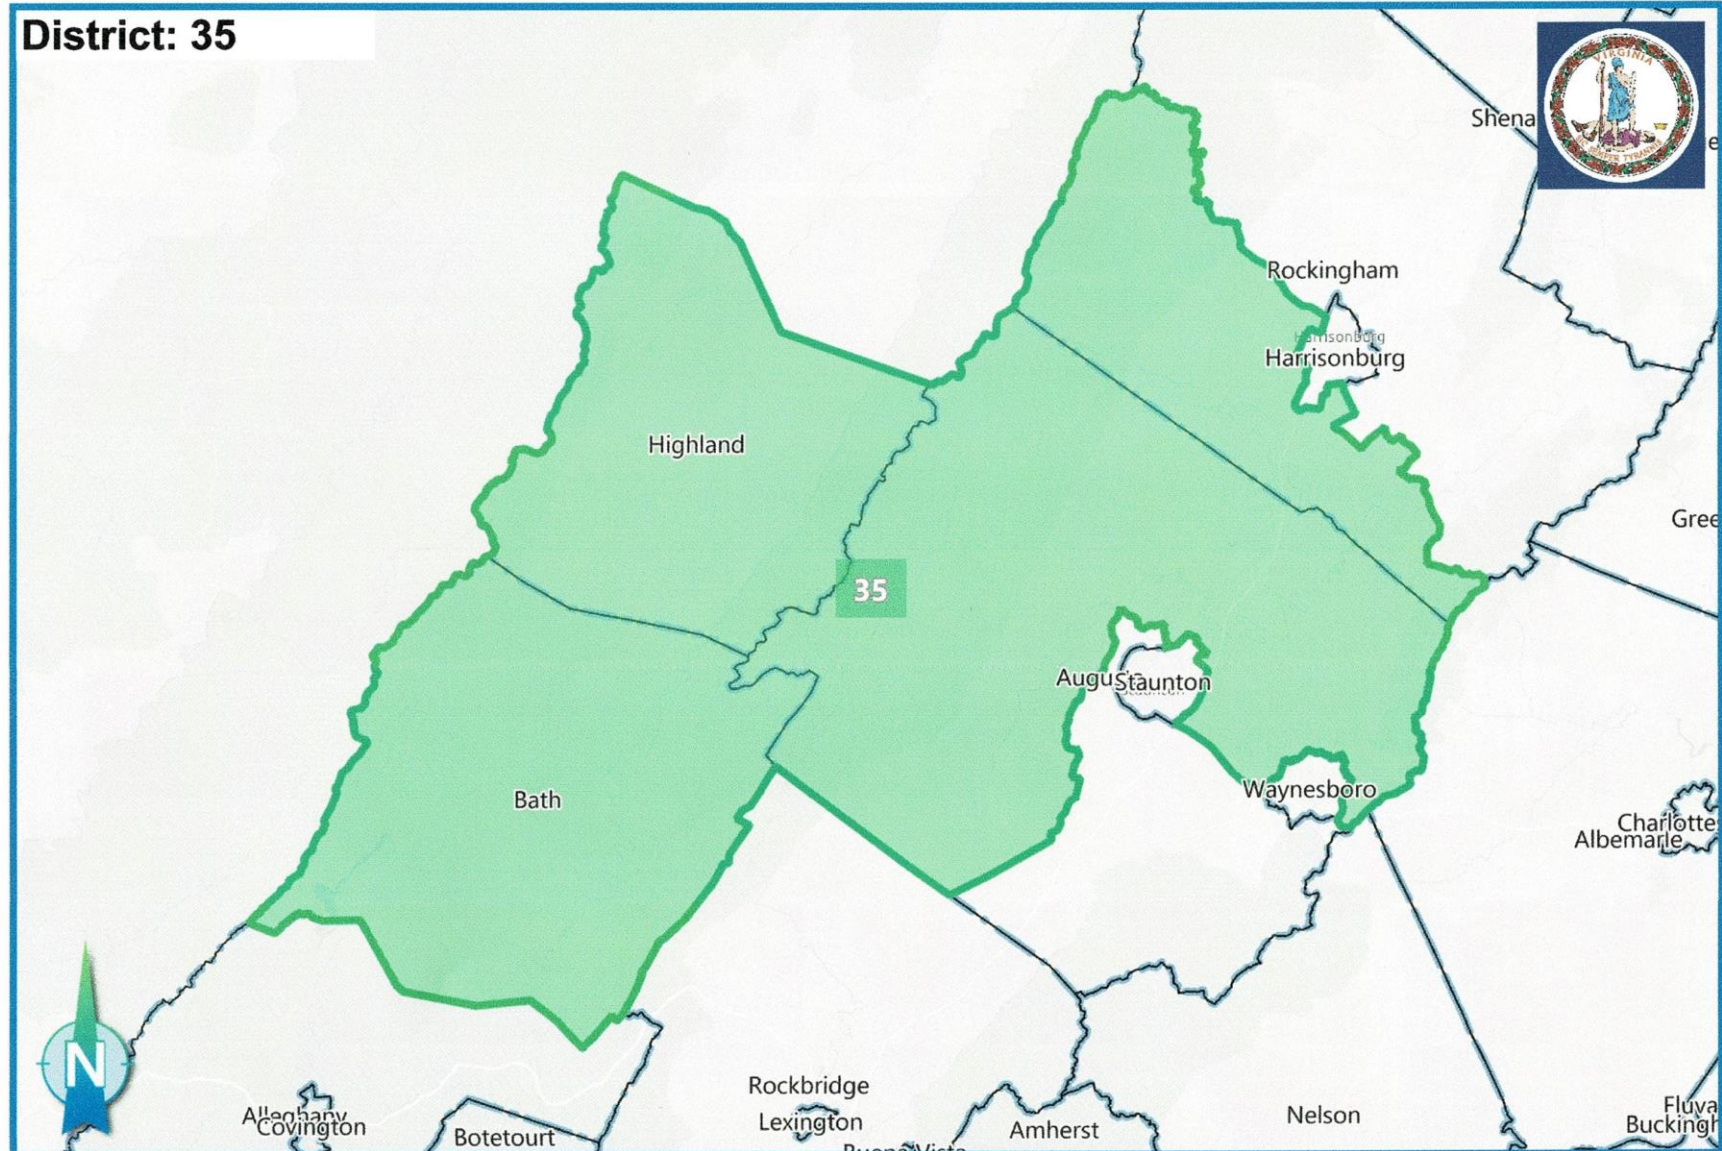

District: 35

Ideal Population: 86,314 Deviation: 0.86 % Total Population: 87,055

Based on: 2020 Census Geography, 2020 PL94-171