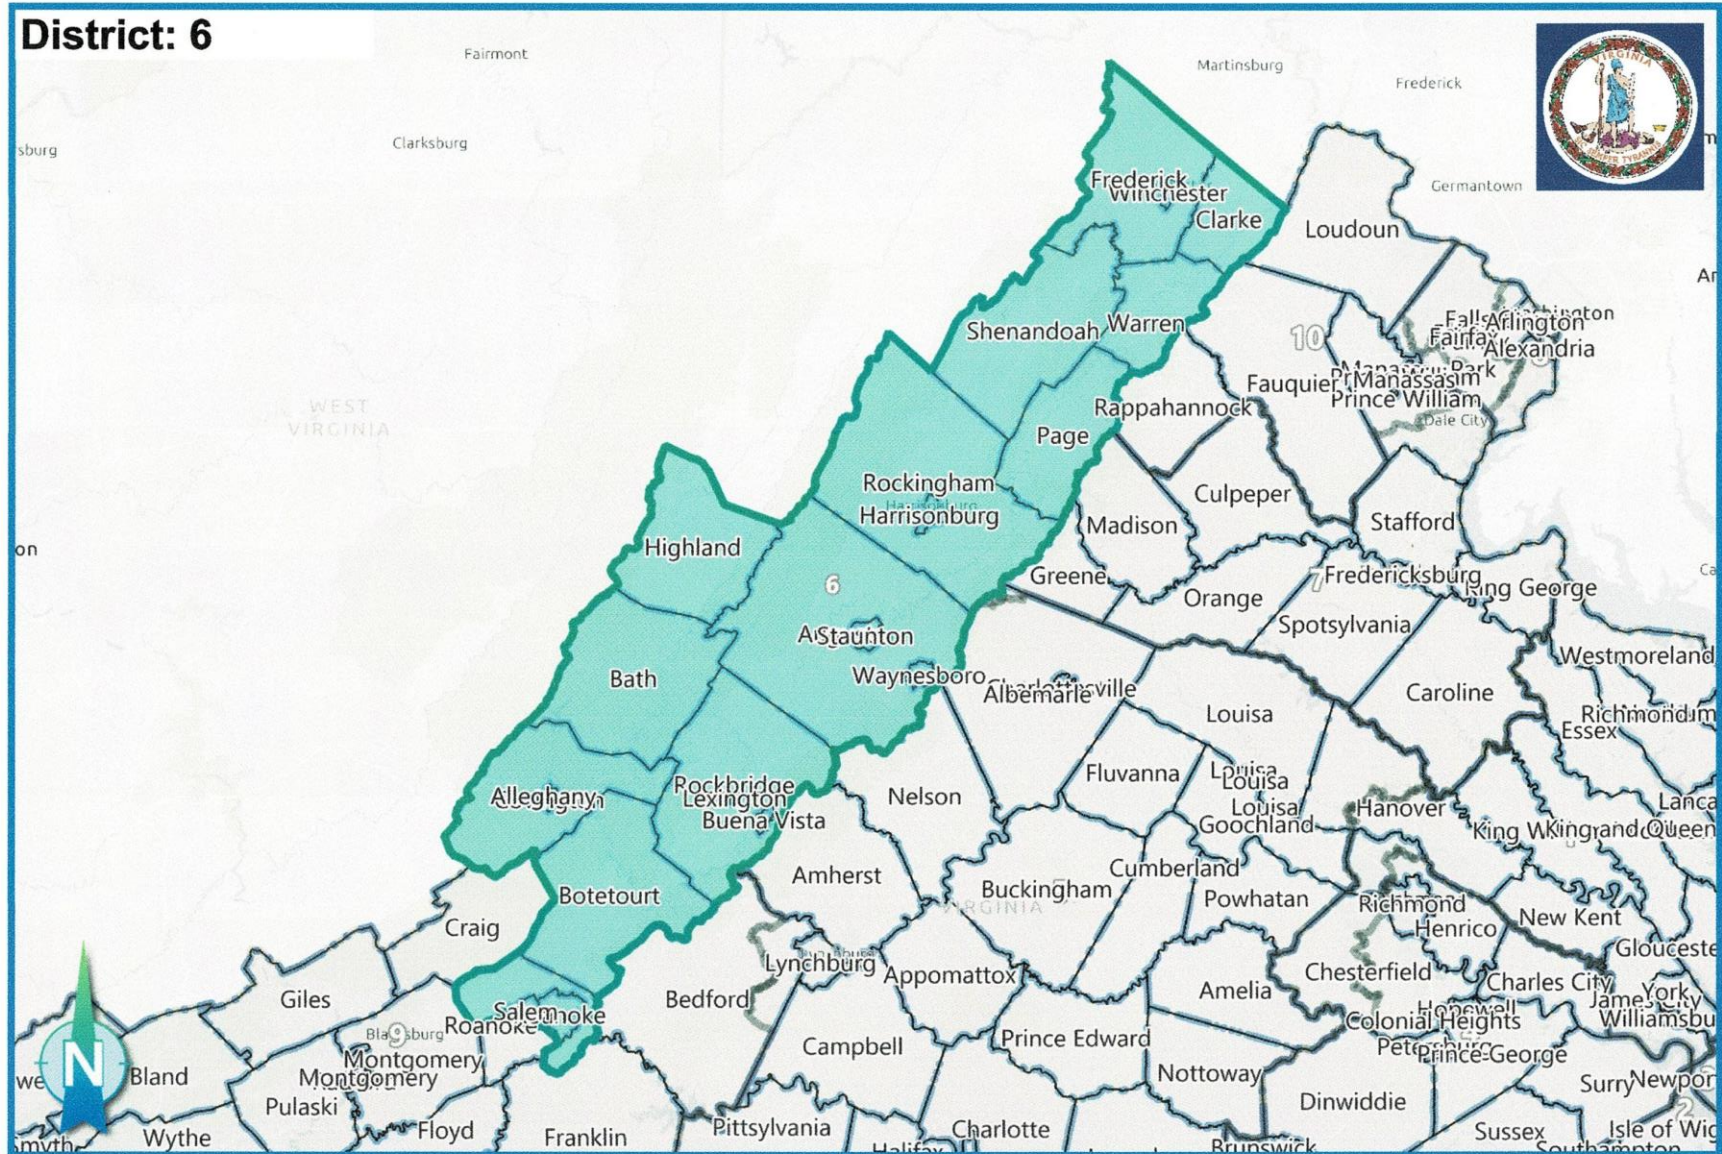

# District: 6

Ideal Population: 784,672

Deviation: 0.00 %

Total Population: 784,672

Based on: 2020 Census Geography, 2020 PL94-171